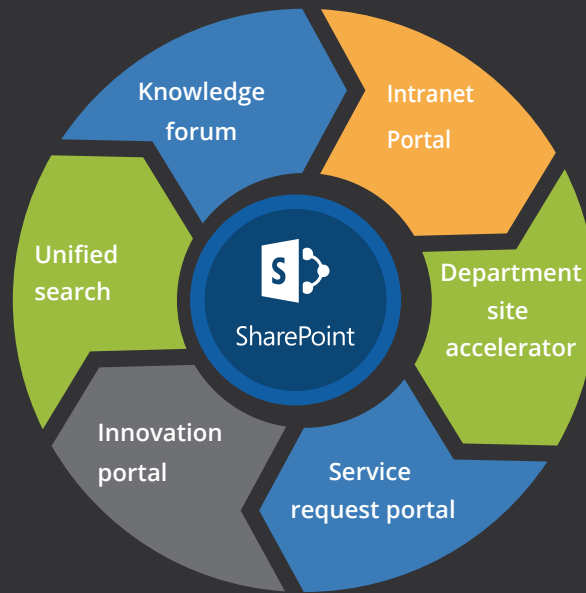

Information search across multiple LOB systems

Ideas sharing platform

Gateway that unifies access to enterprise information and applications within an organisation.

Platform to collaborate within specialised organisational functions