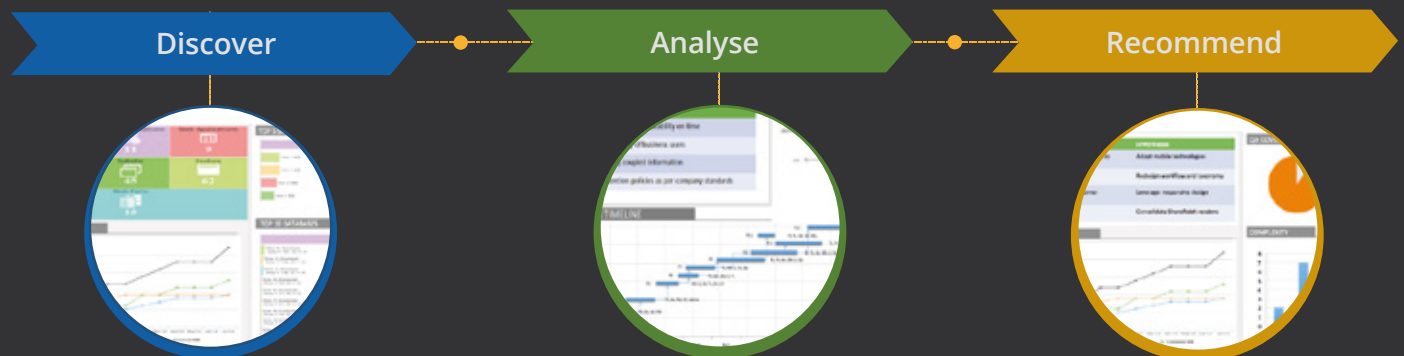

Information search across multiple LOB systems

Ideas sharing platform

Gateway that unifies access to enterprise information and applications within an organisation.

Platform to collaborate within specialised organisational functions

A platform to share knowledge, ask questions and for discussions.

ShareExplore™ framework for SharePoint modernization

GUI based proprietary migration accelerator for quick analysis of SharePoint farms and suggesting modernization roadmap, resulting in substantial cost savings and quick turnaround time.